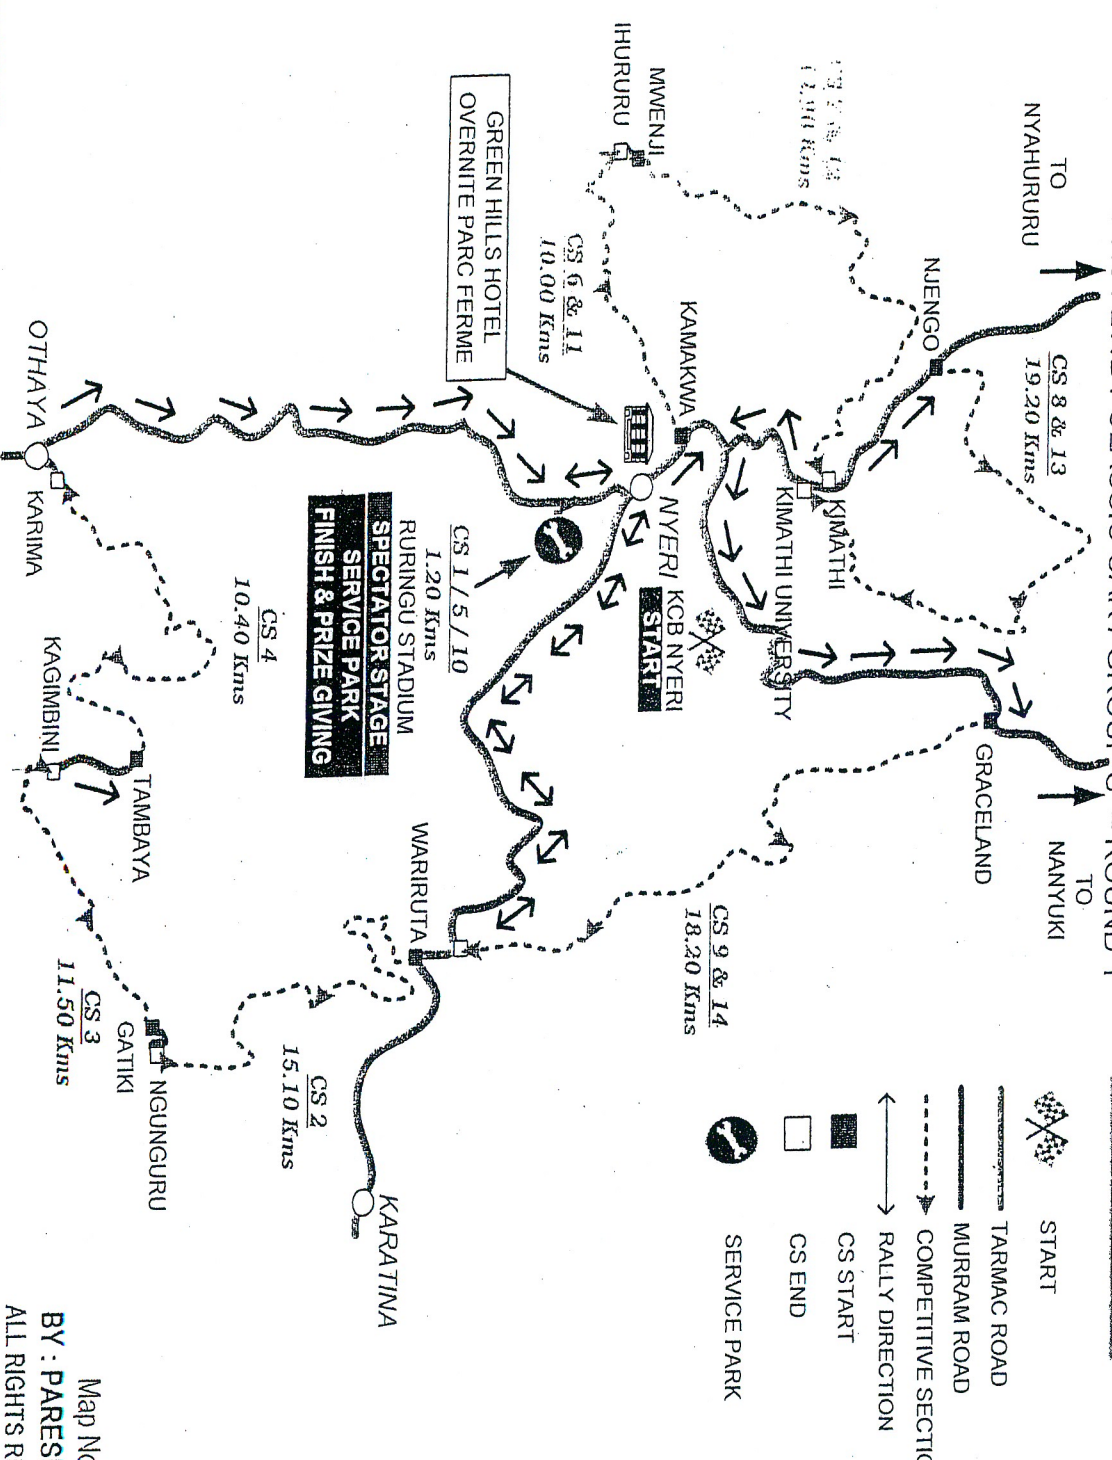

KCB

KCB MICRO BANKING RALLY 2012

4 & 5 FEBRUARY 2012

KNRC / 2WD / CLASSIC CAR / GROUP S - ROUND 1

- START
- TARMAC ROAD
- MURRAM ROAD
- COMPETITIVE SECTION
- RALLY DIRECTION
- CS START
- CS END
- SERVICE PARK

ROUTE MAP

Map Not To Scale!
 BY : PARESH KHIROYA 2011
 ALL RIGHTS RESERVED BY KMSRF.